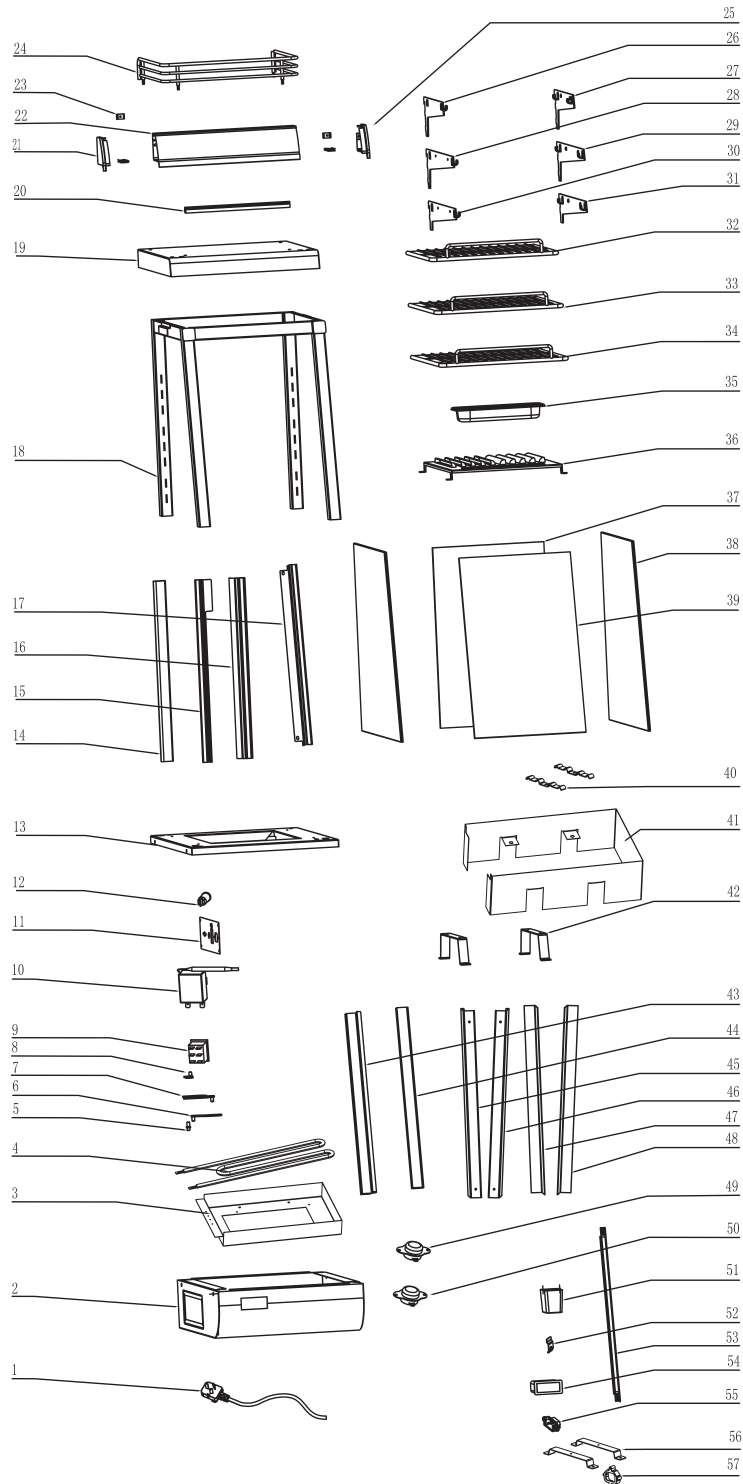

Parts Breakdown

Model DW-CN-0076 44437

Parts Breakdown

Model DW-CN-0076 44437

Item No.	Description	Position	Item No.	Description	Position	Item No.	Description	Position
30621	Power Cord for 44437	1	67307	LED Lights for 44437	20	67321	Front Door Glass for 44437	39
67292	Base for 44437	2	67308	Side Cover Left for 44437	21	67322	Heating Tube Plate for 44437	40
67293	Tray for Heater for 44437	3	67309	Advertisement Light Box for 44437	22	67323	Left Panel of Heater for 44437	41
67294	Heater Element for 44437	4	67310	Nut for 44437	23	67324	Bracket for Heater for 44437	42
67295	Door Pin for 44437	5	67311	Wire Fence for 44437	24	67325	Front Door Knob Left for 44437	43
67296	Upper Hinge Back for 44437	6	67312	Side Cover Right for 44437	25	67326	Front Door Knob Right for 44437	44
67297	Upper Hinge Front for 44437	7	79322	Left Shelf Bracket for 44437	26	67327	Lamp Holder Left for 44437	45
67298	Bottom Hinge Front for 44437	8	79336	Right Shelf Bracket for 44437	27	67328	Lamp Holder Right for 44437	46
71644	On/Off Switch for 44437	9	30747	Left Shelf Bracket for 44437	28	67329	Transparent Lamp Cover Right for 44437	47
71640	Temperature Thermostat for 44437	10	30750	Right Shelf Bracket for 44437	29	67330	Transparent Lamp Cover Left for 44437	48
67299	Control Panel for 44437	11	67313	Bottom Shelf Bracket Left for 44437	30	71662	Control 125°C for 44437	49
60218	Indicator Light for 44437	12	67314	Bottom Shelf Bracket Right for 44437	31	71661	Control 150°C for 44437	50
67300	Bottom Panel for 44437	13	67315	Bottom Shelf for 44437	32	71647	Base Feet for 44437	51
67301	Back Door Knob Left for 44437	14	67316	Middle Shelf for 44437	33	67331	Glass Clamp for 44437	52
67302	Back Door Frame for 44437	15	67317	Upper Shelf for 44437	34	67332	LED Lighting for 44437	53
67303	Back Door Knob Right for 44437	16	60735	Water Receiver for 44437	35	70686	Temperature Display for 44437	54
67304	Front Door Frame for 44437	17	67318	Ventilated Board for 44437	36	70860	Socket for 44437	55
67305	Cabinet Frame for 44437	18	67319	Back Door Glass for 44437	37	67333	Heater Brace for 44437	56
67306	Top Cover for 44437	19	67320	Side Glass for 44437	38	71638	Socket A for 44437	57